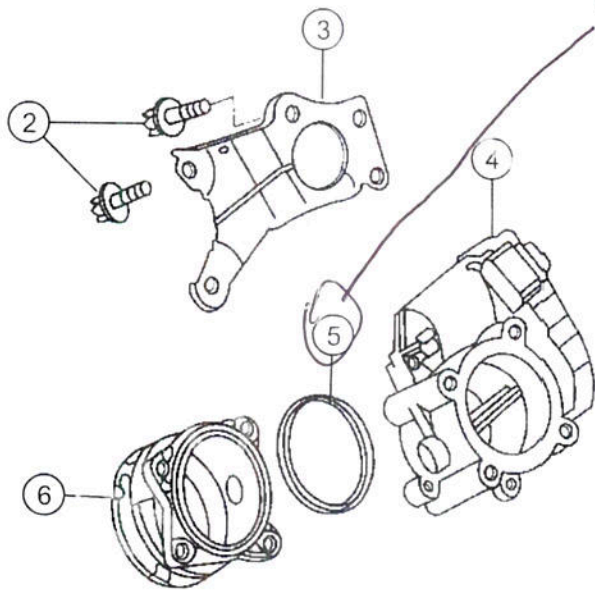

009EXL - 3.0L Turbo Diesel; Engine 910 - Turbocharger 3.0L Diesel [EXL]

Dealer Comments:

5175626AA-C  
7 014 997 64 45

007 - Cooling 175 - Charge Air Cooler

Dealer Comments:

014 - Fuel 610 - Throttle Body, 3.0L [EXL]

Dealer Comments:

5175729AA-L  
A 642 141 01 80-M