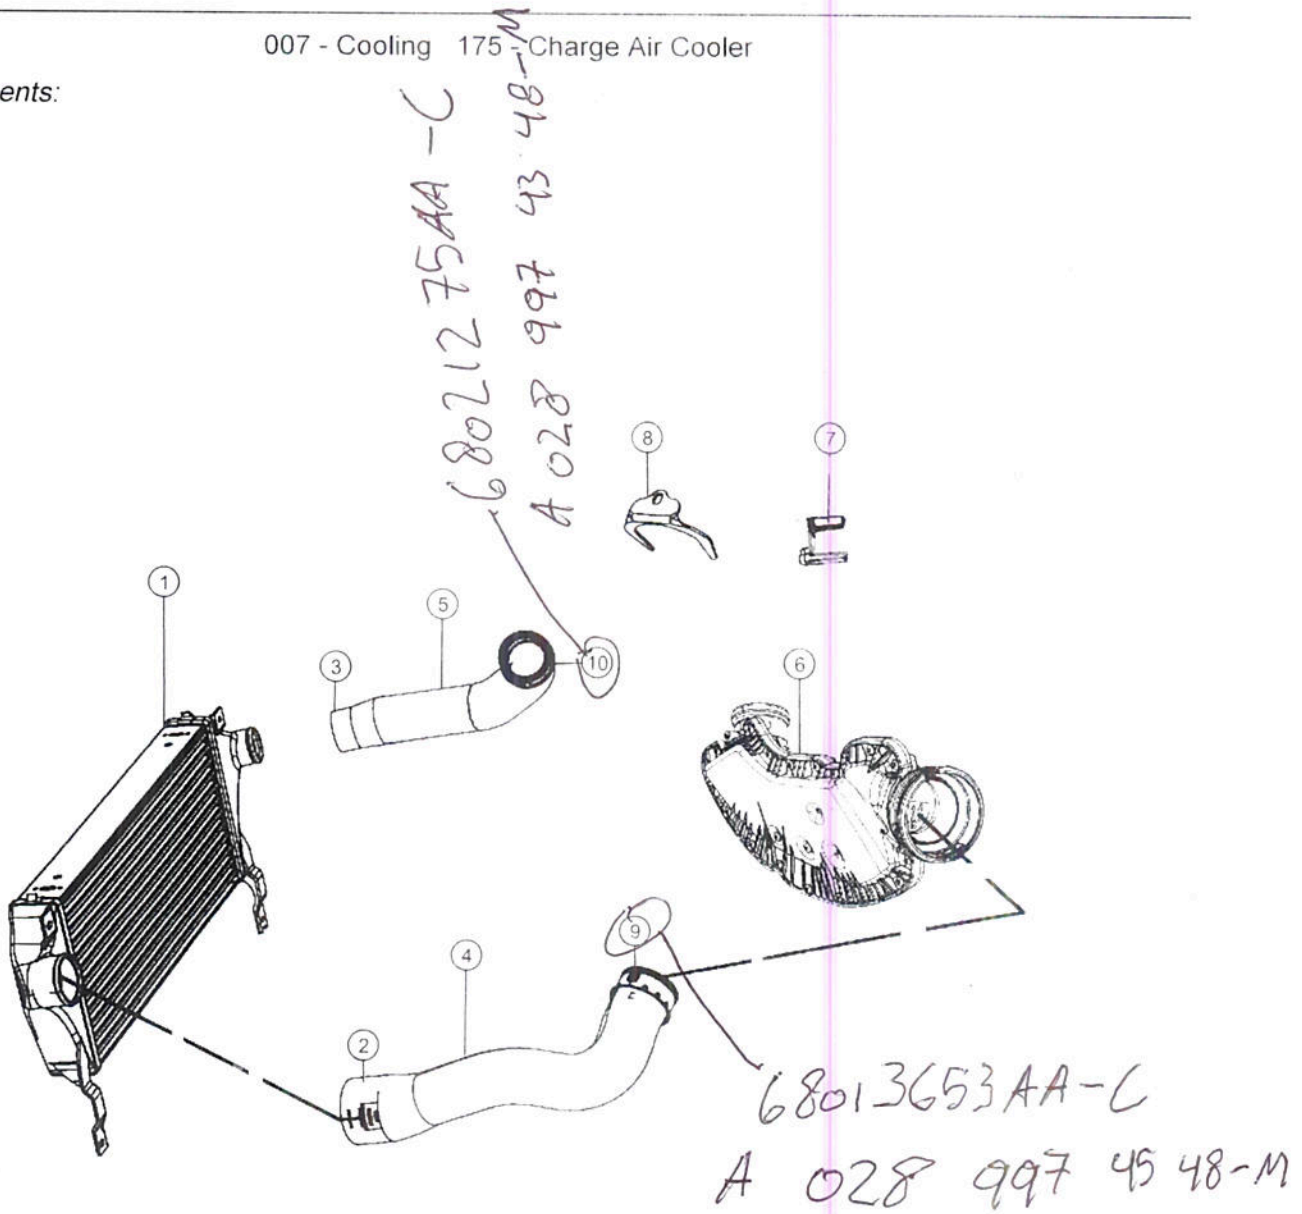

009EXL - 3.0L Turbo Diesel; Engine 910 - Turbocharger 3.0L Diesel [EXL]

Dealer Comments:

5175626AA-C  
7 014 997 64 45

007 - Cooling 175 - Charge Air Cooler

Dealer Comments:

014 - Fuel 610 - Throttle Body, 3.0L [EXL]

Dealer Comments:

5175729AA-L  
A 642 141 01 80-M