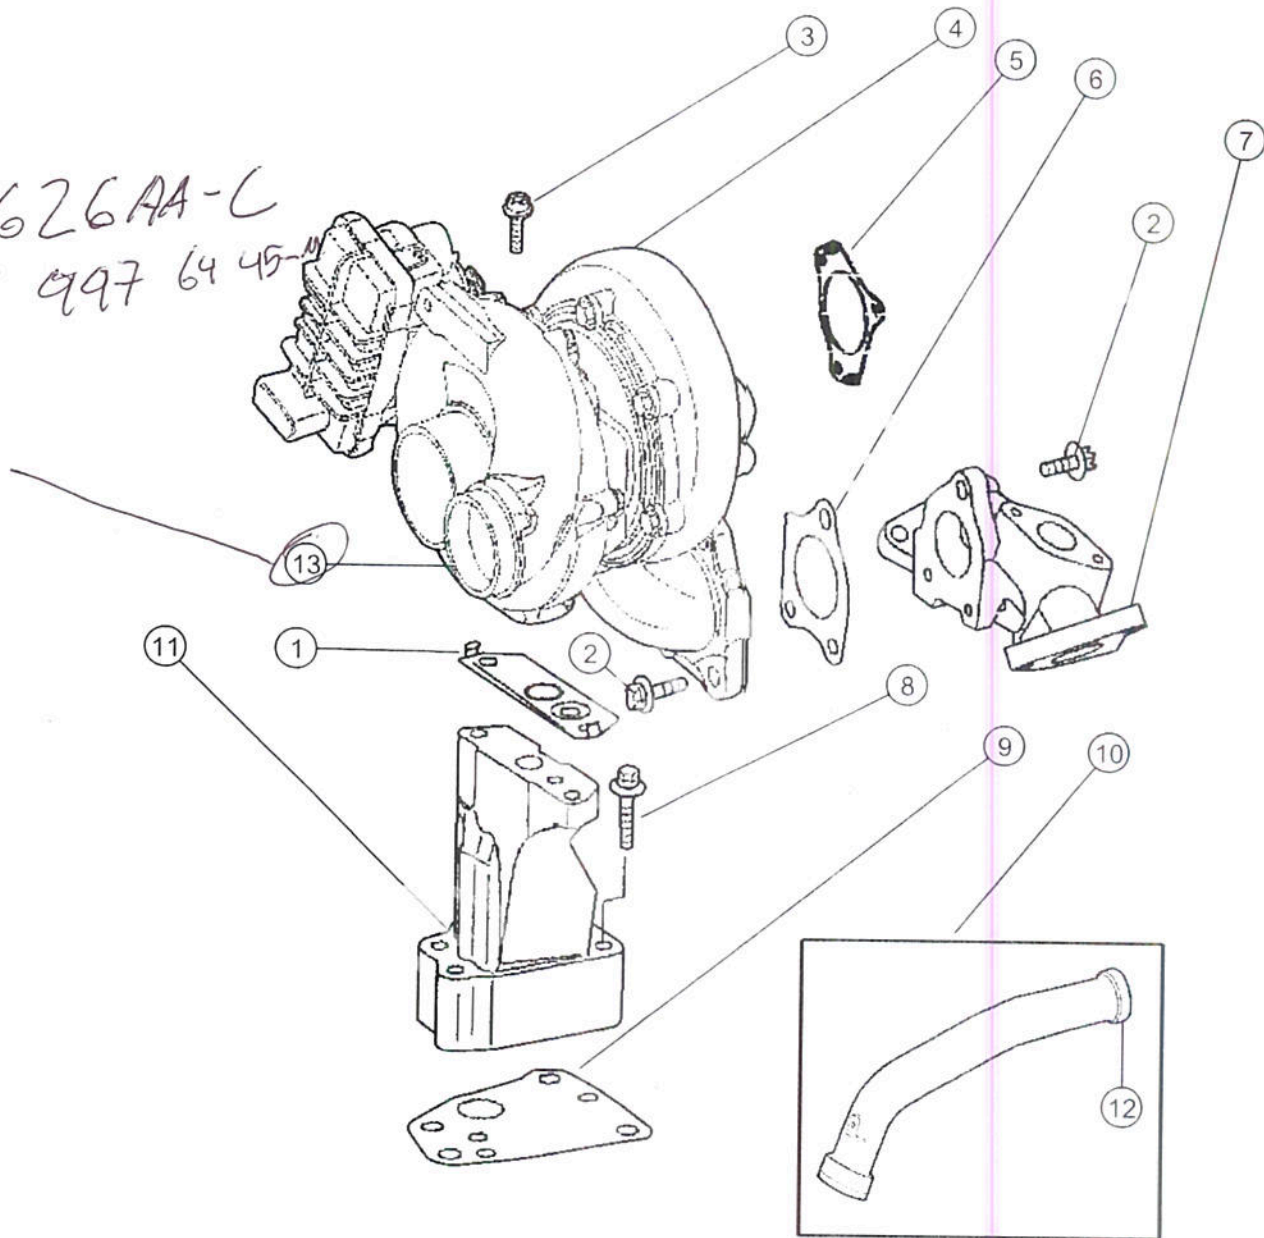

009EXL - 3.0L Turbo Diesel; Engine 910 - Turbocharger 3.0L Diesel [EXL]

Dealer Comments:

5175626AA-C  
7 014 997 64 45

007 - Cooling 175 - Charge Air Cooler

Dealer Comments:

014 - Fuel 610 - Throttle Body, 3.0L [EXL]

Dealer Comments:

5175729AA-L  
A 642 141 01 80-M