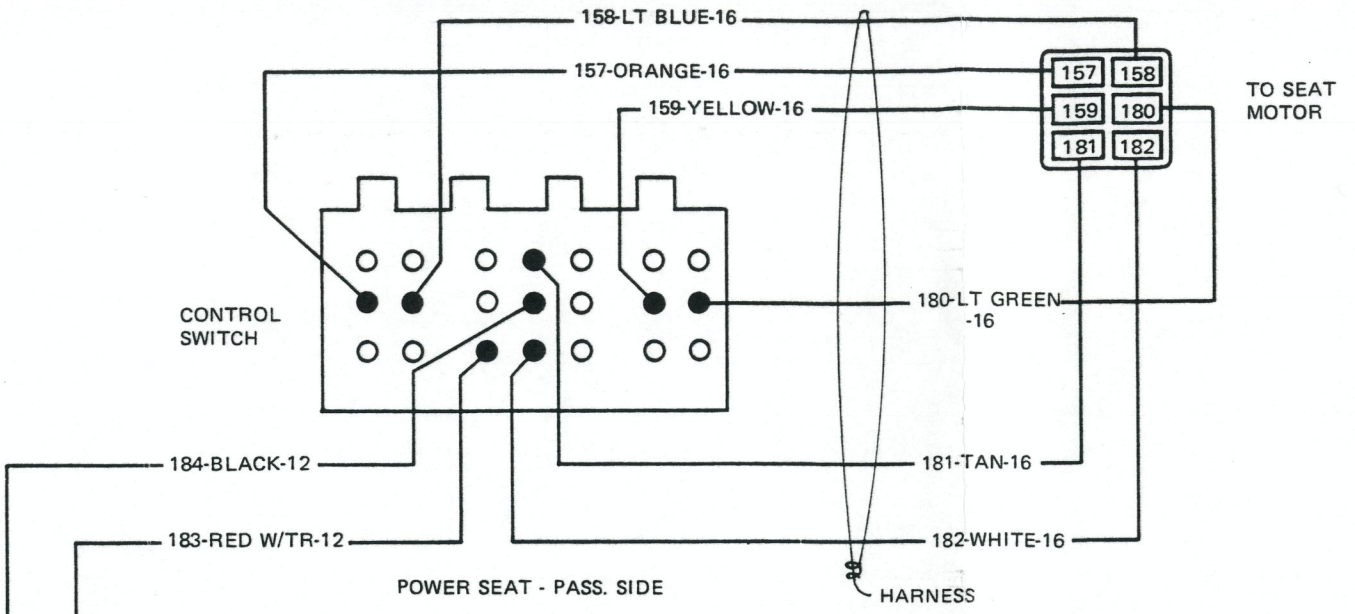

3

4

5

6

7

8

POWER DOOR LOCK DIAGRAM

POWER SEAT - PASS. SIDE

POWER SEAT - DRIVERS SIDE

POWER SEAT DIAGRAM

18	DARK BLUE	DR. LOCK SW. TO MTR. (LOCK)
18	BROWN	DR. LOCK SW. TO MTR. (UNLOCK)
16	BLUE	DR. LK. LT. SW. TO RT. SW. UNLOCK
16	PINK	DR. LK. LT. SW. TORT. SW. LOCK
12	RED TR.	POWER DOOR LOCK-FEED
12	BLACK	POWER LOCKS - GRD.
12	BLACK	POWER LOCKS - GRD.
12	BLACK	POWER LOCKS - GRD.
GA.	COLOR - MAT'L	CIRCUIT DESCRIPTION