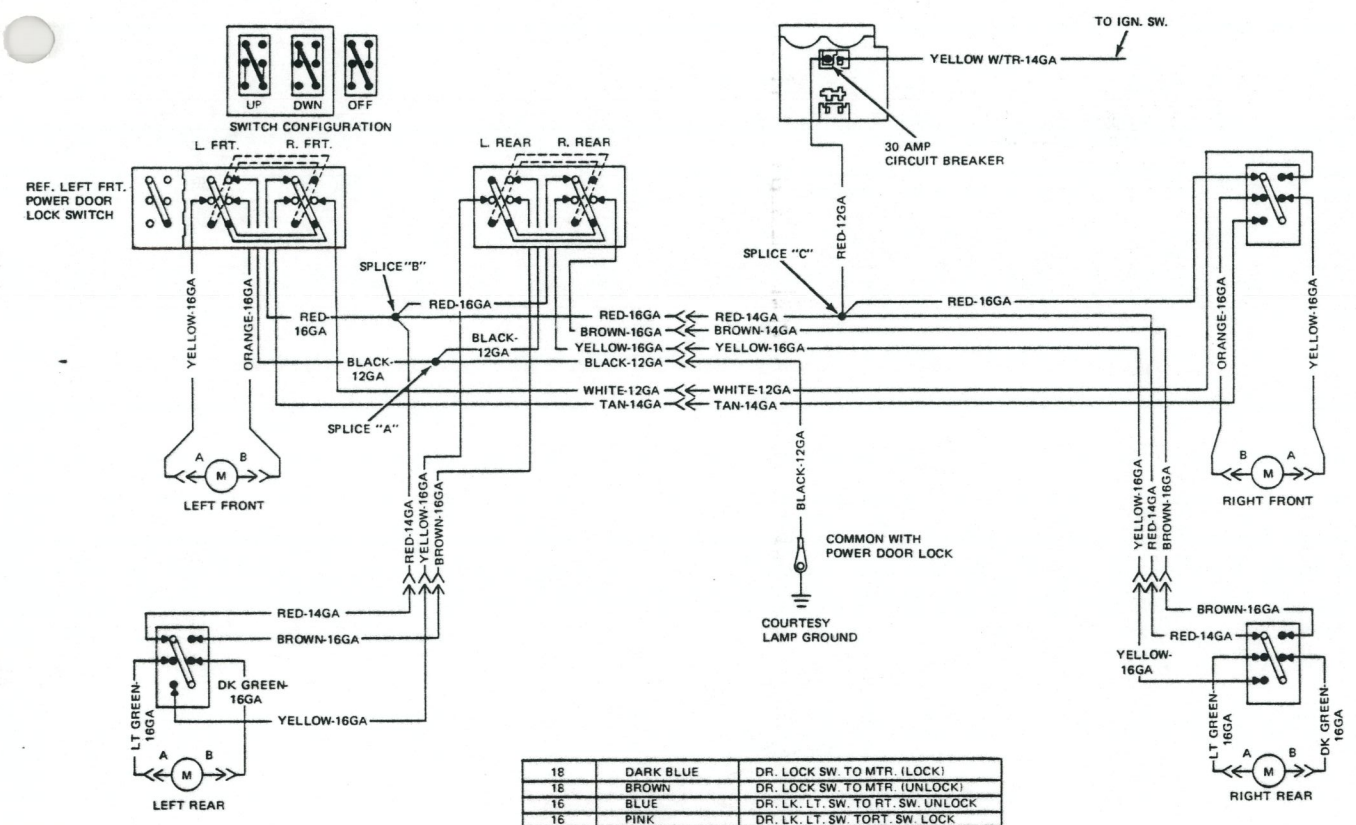

18	DARK BLUE	DR. LOCK SW. TO MTR. (LOCK)
18	BROWN	DR. LOCK SW. TO MTR. (UNLOCK)
16	BLUE	DR. LK. LT. SW. TO RT. SW. UNLOCK
16	PINK	DR. LK. LT. SW. TORT. SW. LOCK
12	RED TR.	POWER DOOR LOCK-FEED
12	BLACK	POWER LOCKS - GRD.
12	BLACK	POWER LOCKS - GRD.
12	BLACK	POWER LOCKS - GRD.
GA.	COLOR - MAT'L	CIRCUIT DESCRIPTION

Jeep Power Windows 4 Door

90971A