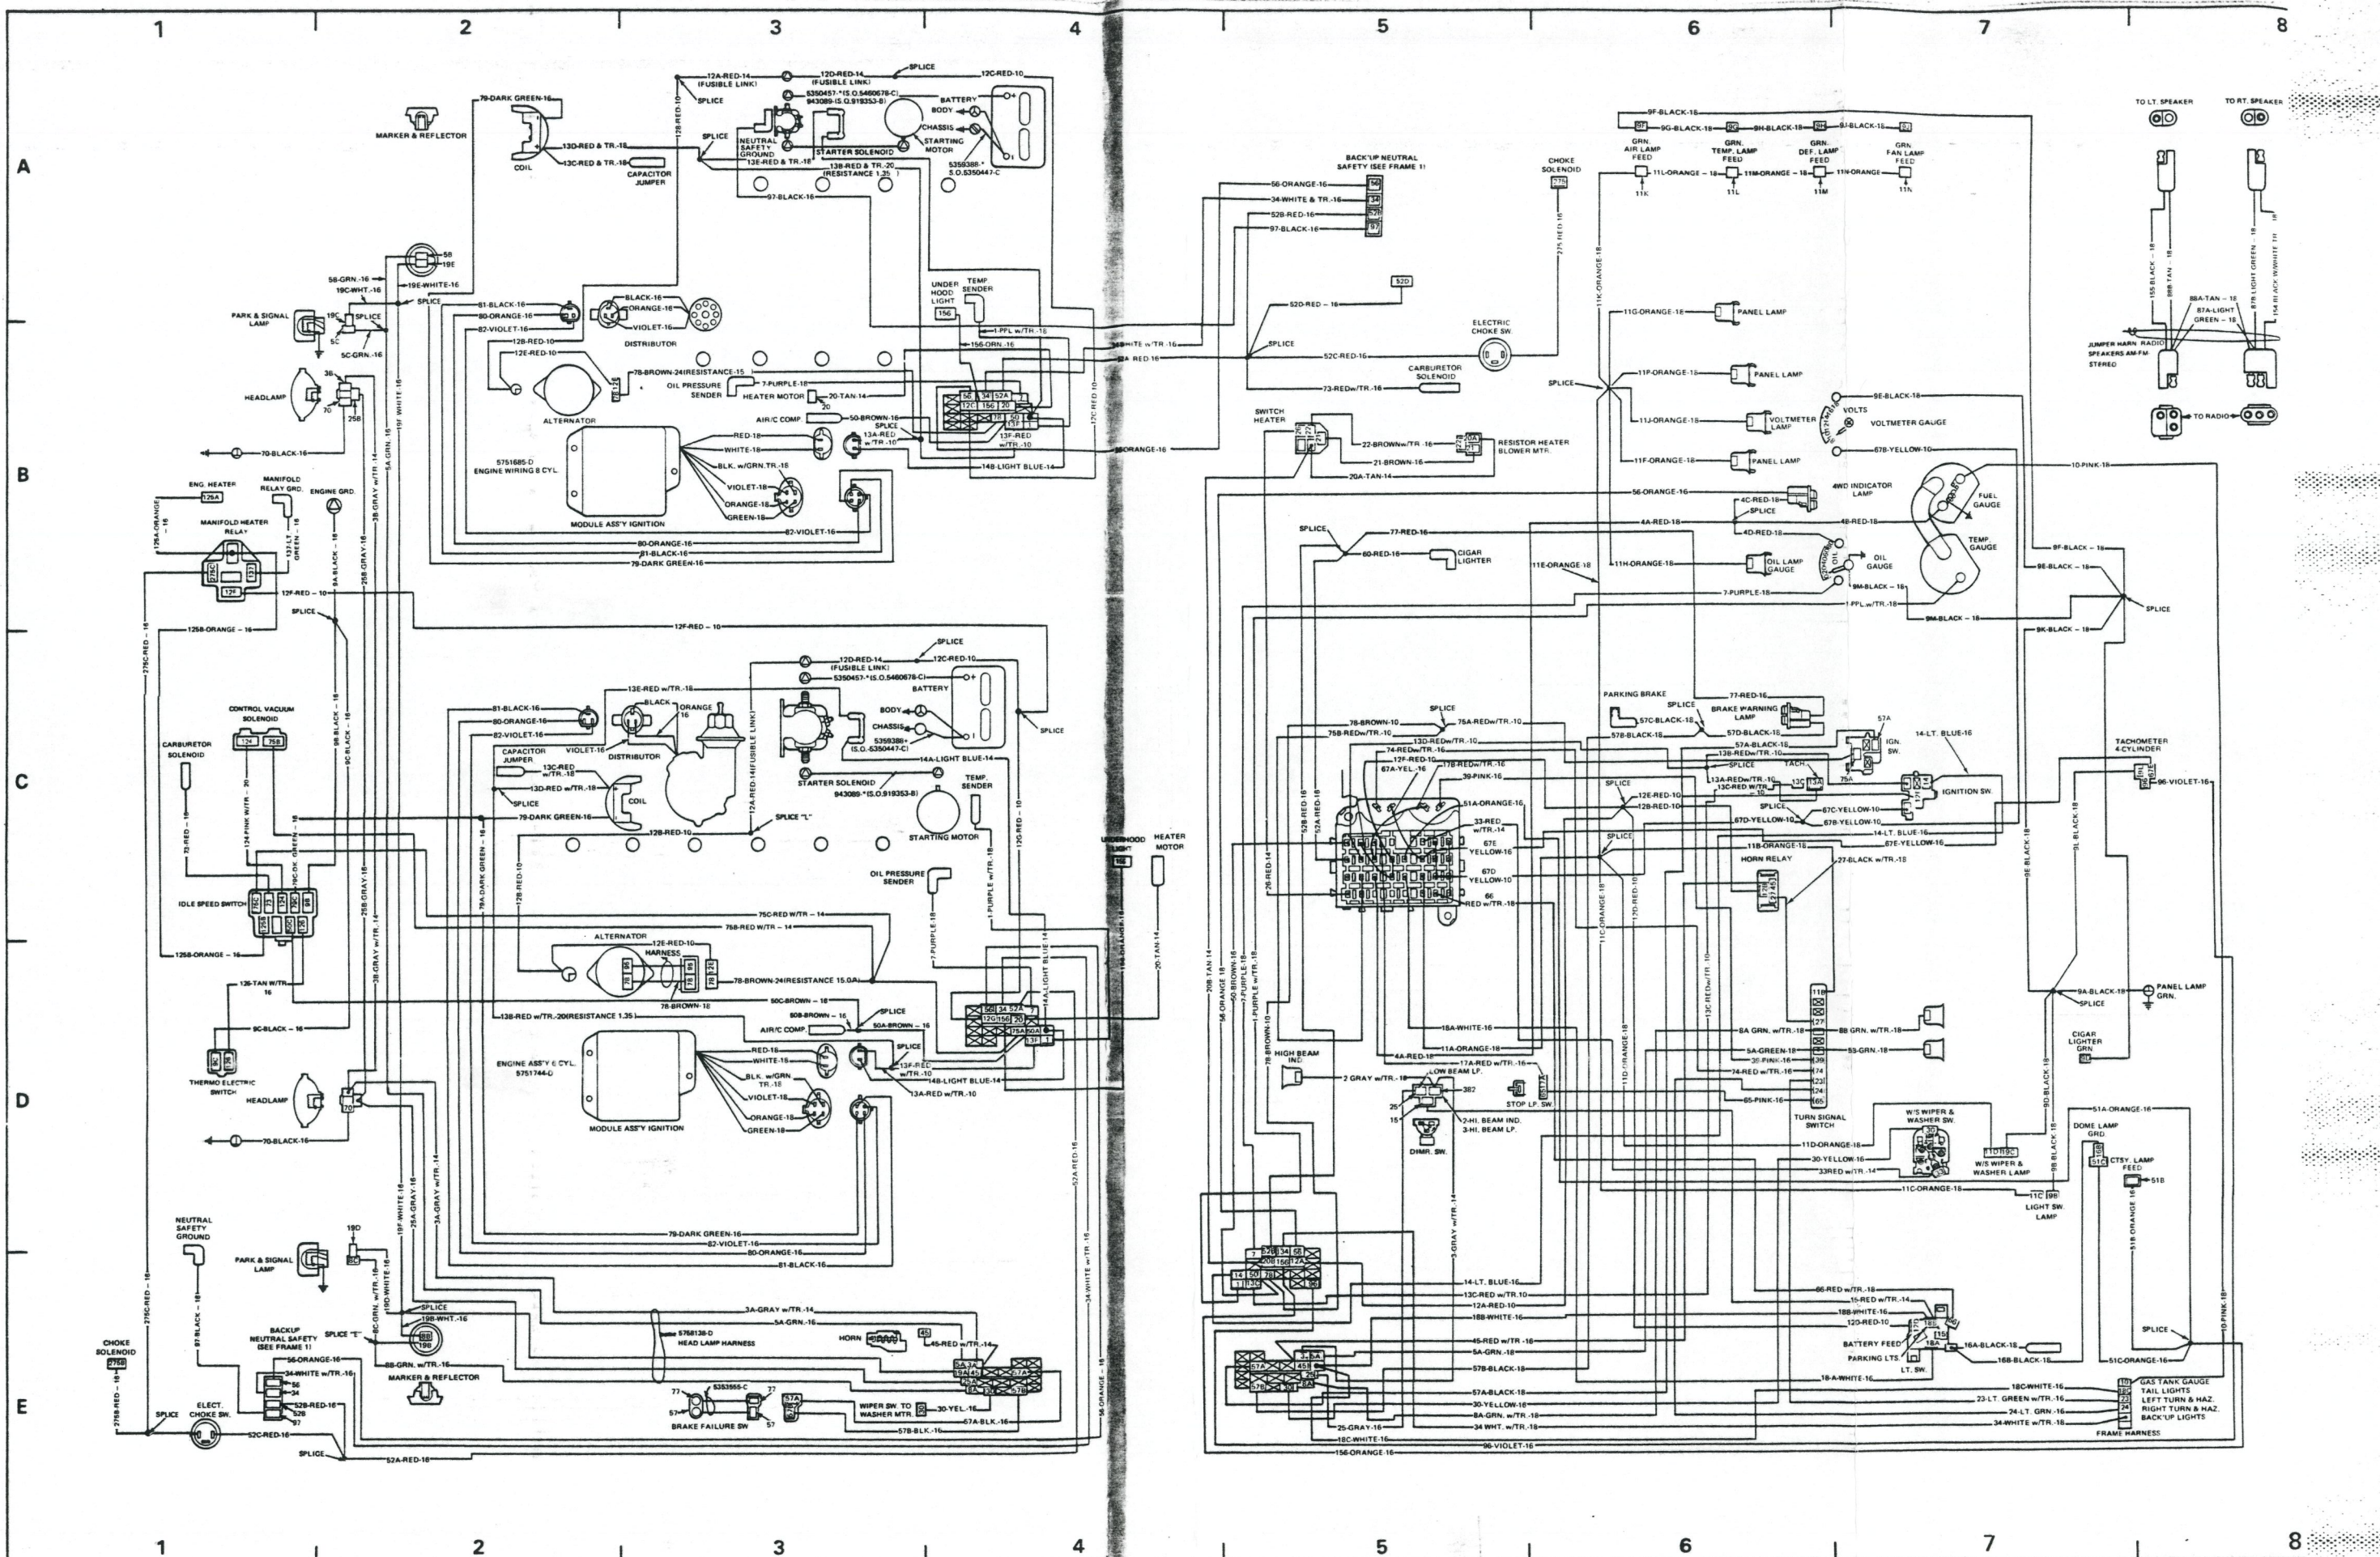

A

B

C

D

E

1

2

3

4

5

6

7

8

1

2

3

4

5

6

7

8