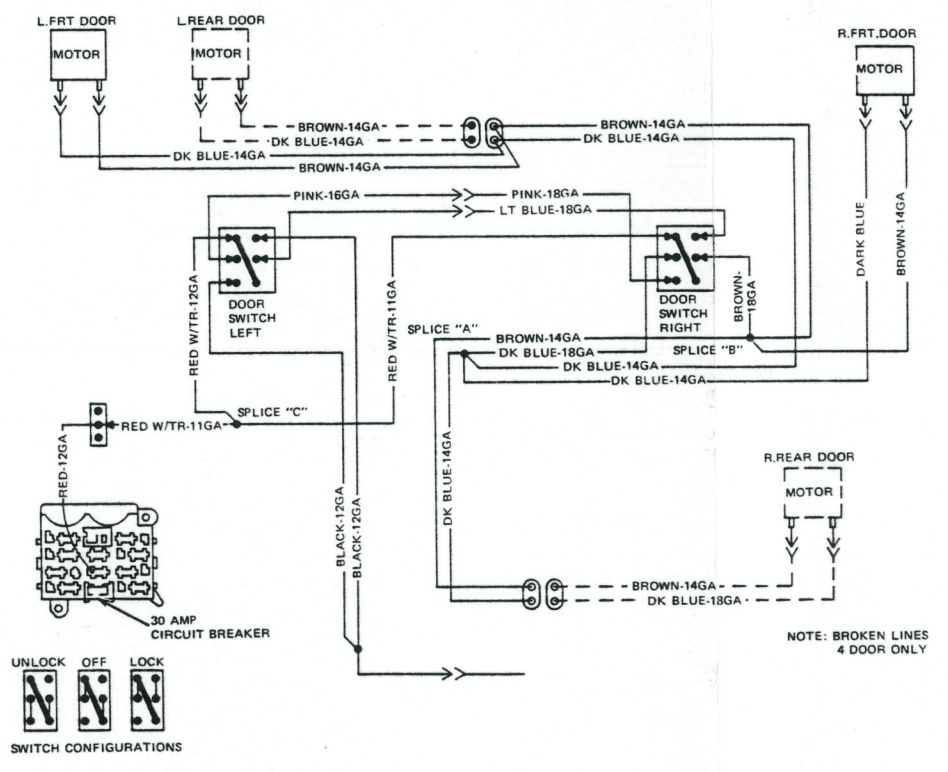

Jeep Power Door Locks 2 Door

90970C

18	DARK BLUE	DR. LOCK SW. TO MTR. (LOCK)
18	BROWN	DR. LOCK SW. TO MTR. (UNLOCK)
16	BLUE	DR. LK. LT. SW. TO RT. SW. UNLOCK
16	PINK	DR. LK. LT. SW. TORT. SW. LOCK
12	RED TR.	POWER DOOR LOCK-FEED
12	BLACK	POWER LOCKS - GRD.
12	BLACK	POWER LOCKS - GRD.
12	BLACK	POWER LOCKS - GRD.
GA.	COLOR - MAT'L	CIRCUIT DESCRIPTION

Jeep Power Windows 4 Door

90971A

18	DARK BLUE	DR. LOCK SW. TO MTR. (LOCK)
18	BROWN	DR. LOCK SW. TO MTR. (UNLOCK)
16	BLUE	DR. LK. LT. SW. TO RT. SW. UNLOCK
16	PINK	DR. LK. LT. SW. TORT. SW. LOCK
12	RED TR.	POWER DOOR LOCK-FEED
12	BLACK	POWER LOCKS - GRD.
12	BLACK	POWER LOCKS - GRD.
12	BLACK	POWER LOCKS - GRD.
GA.	COLOR - MAT'L	CIRCUIT DESCRIPTION