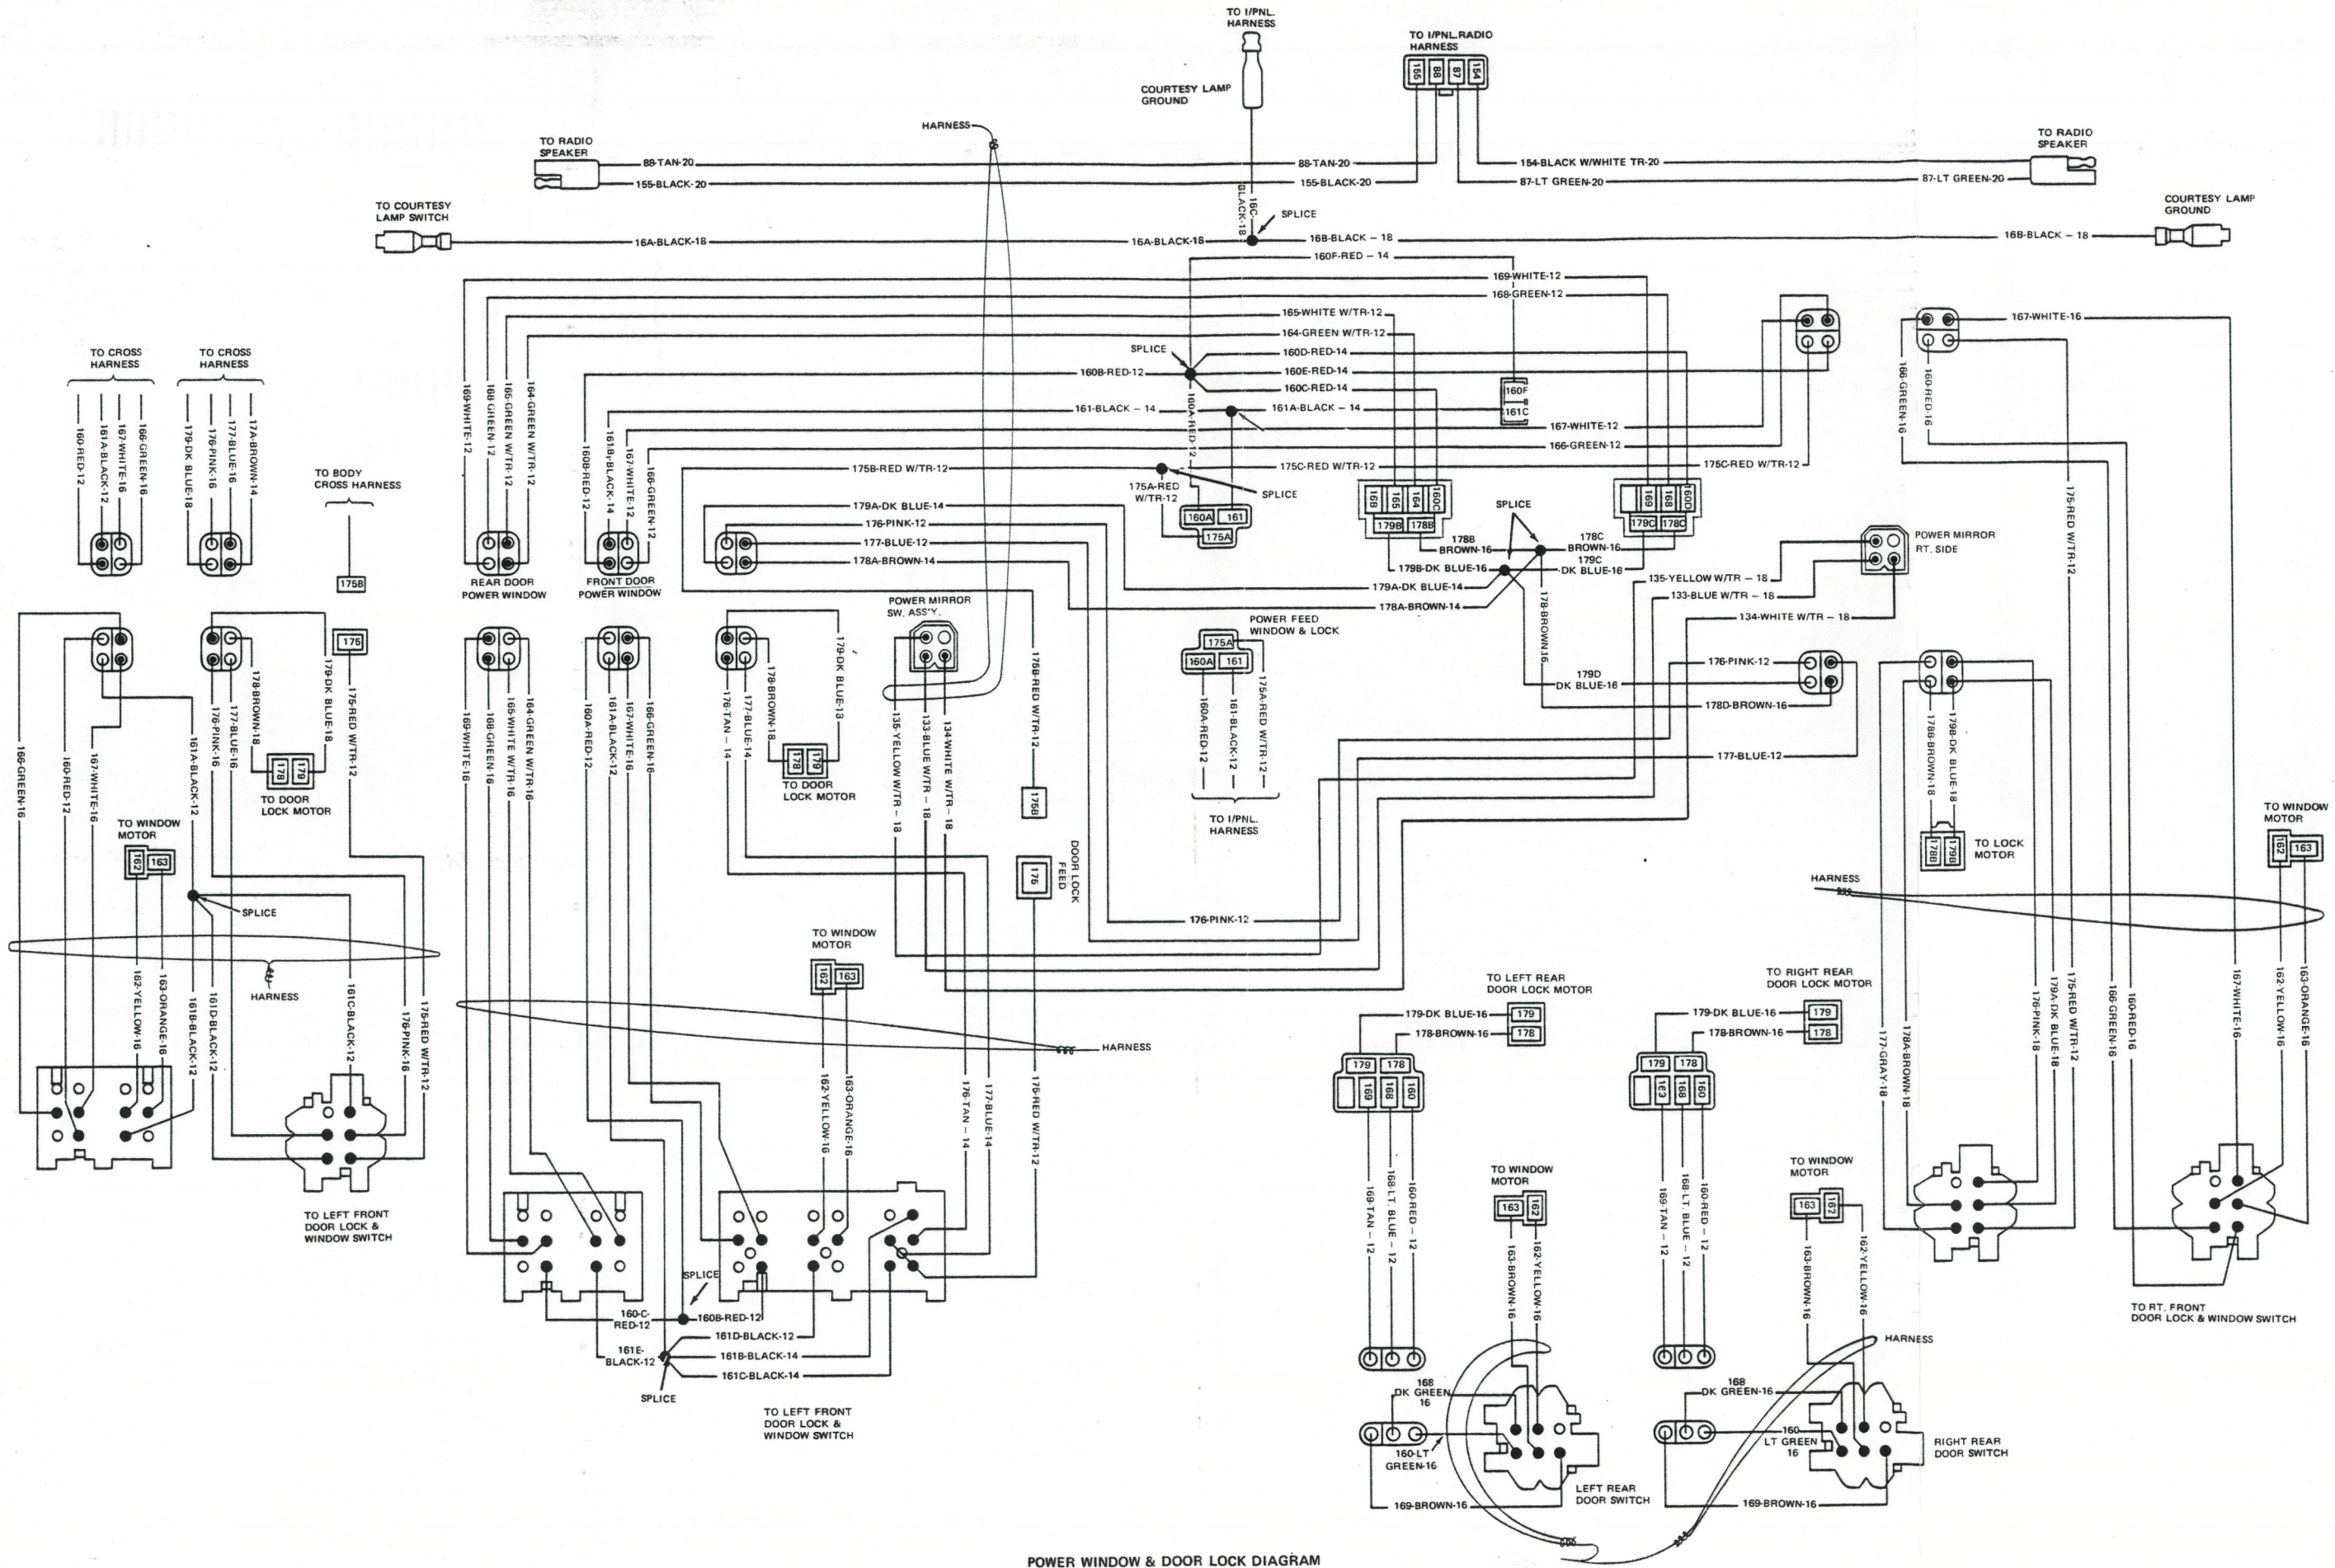

POWER WINDOW & DOOR LOCK DIAGRAM