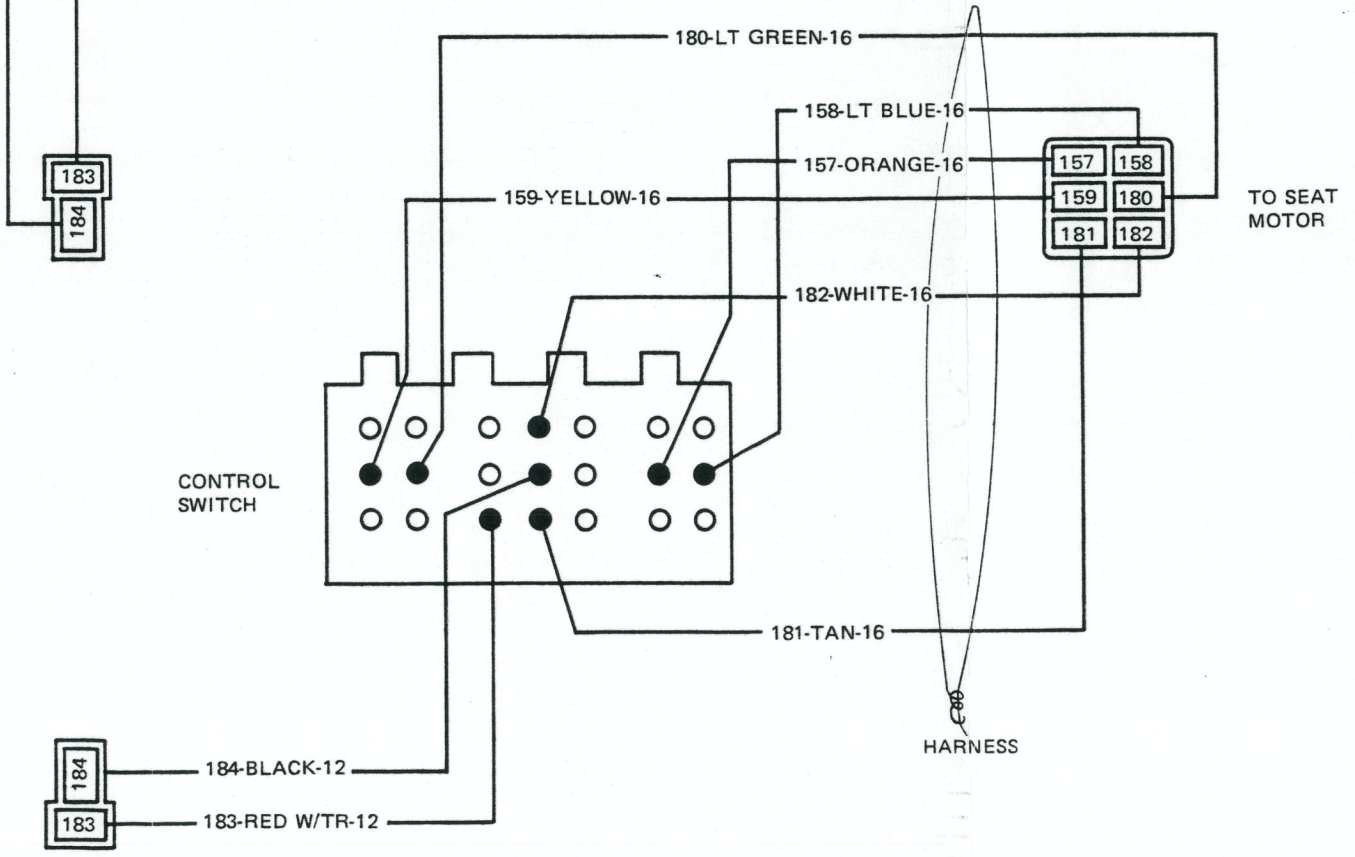

POWER SEAT - DRIVERS SIDE

POWER SEAT DIAGRAM

18	DARK BLUE	DR. LOCK SW. TO MTR. (LOCK)
18	BROWN	DR. LOCK SW. TO MTR. (UNLOCK)
16	BLUE	DR. LK. LT. SW. TO RT. SW. UNLOCK
16	PINK	DR. LK. LT. SW. TORT. SW. LOCK
12	RED TR.	POWER DOOR LOCK-FEED
12	BLACK	POWER LOCKS - GRD.
12	BLACK	POWER LOCKS - GRD.
12	BLACK	POWER LOCKS - GRD.
GA.	COLOR - MAT'L	CIRCUIT DESCRIPTION