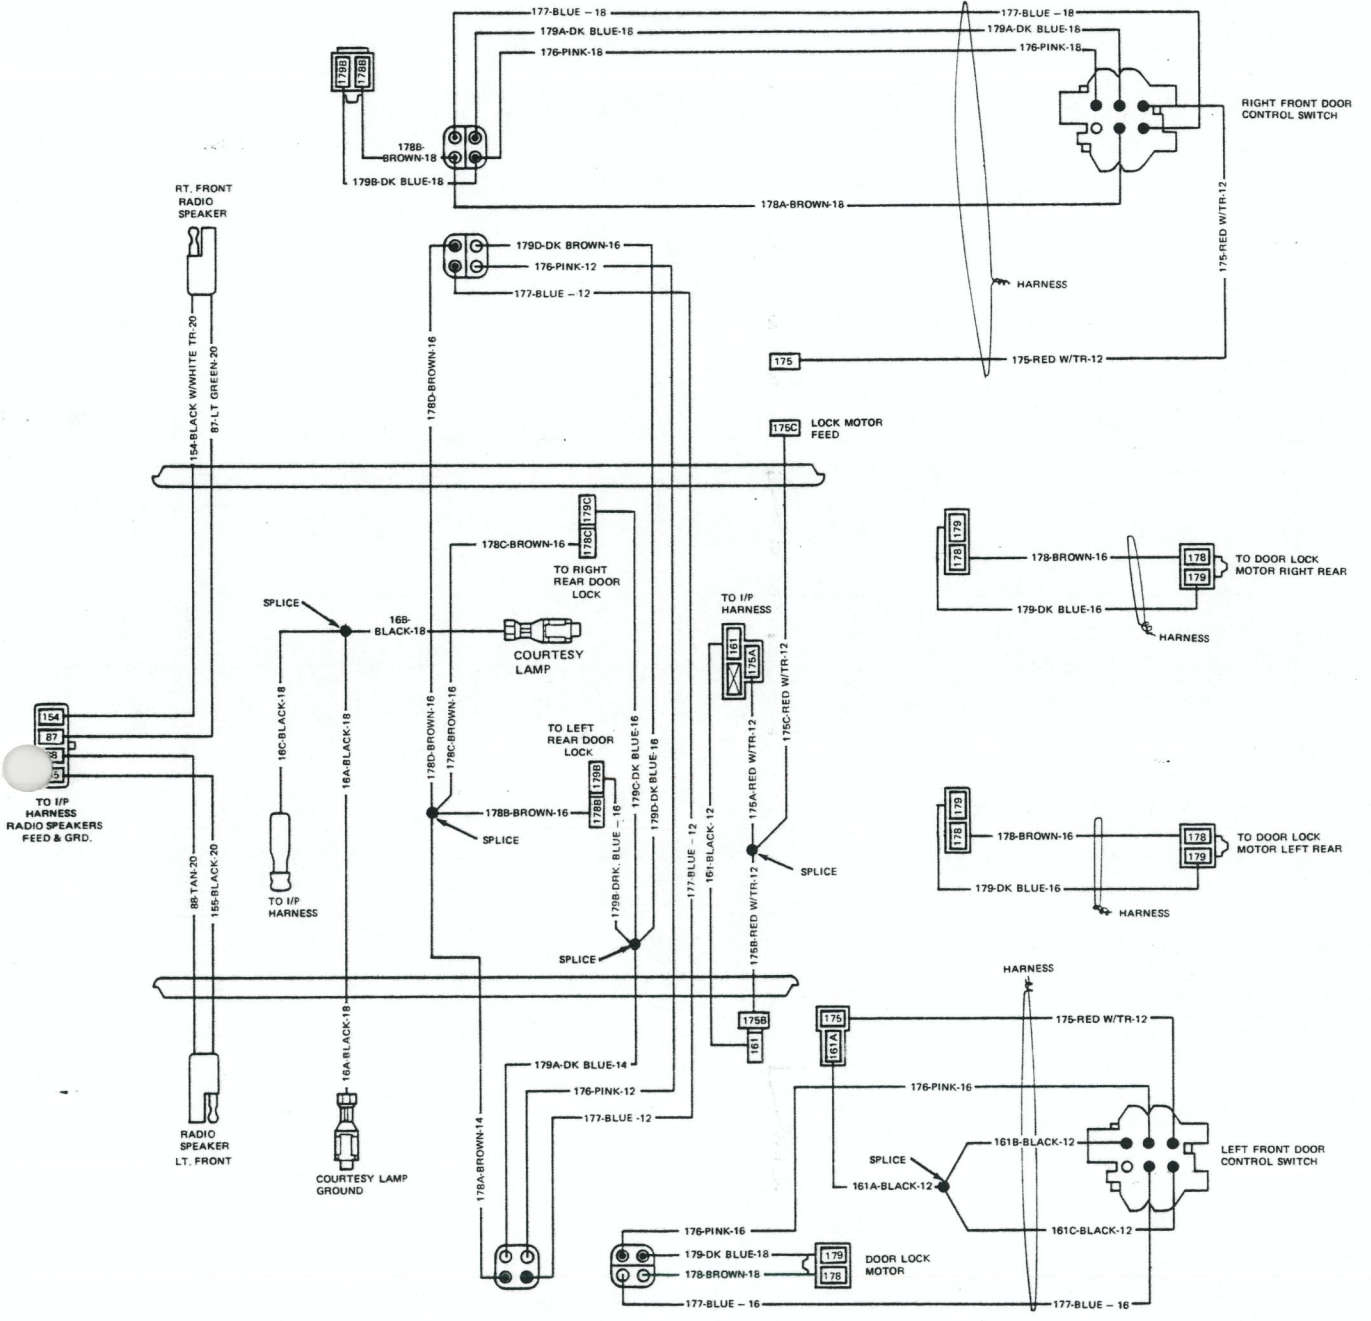

POWER DOOR LOCK DIAGRAM