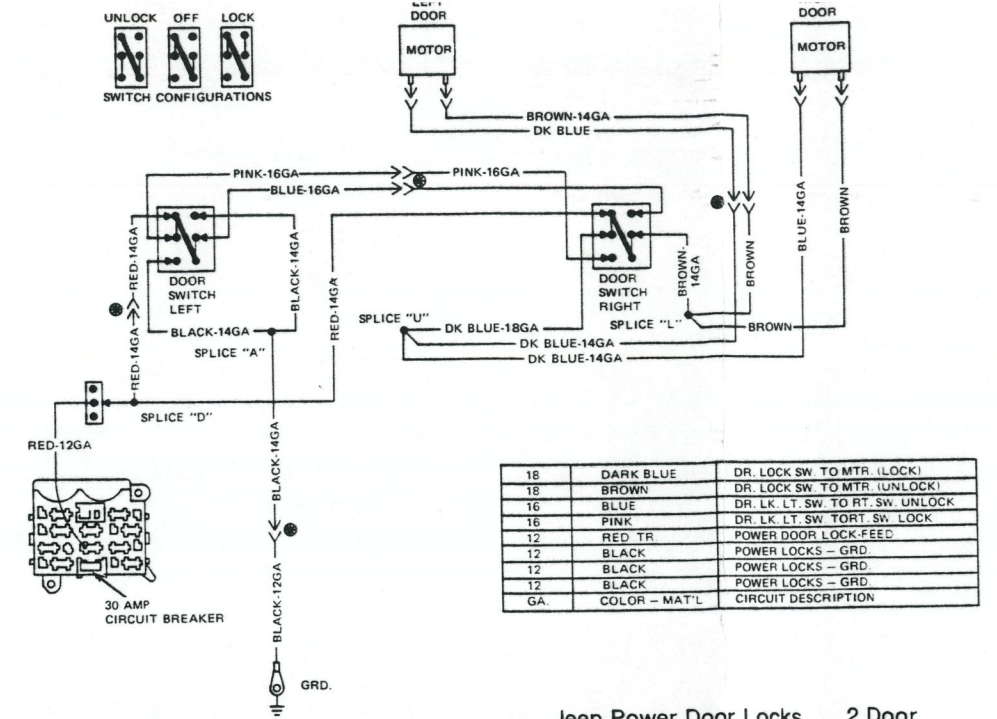

POWER SEAT DIAGRAM

18	DARK BLUE	DR. LOCK SW. TO MTR. (LOCK)
18	BROWN	DR. LOCK SW. TO MTR. (UNLOCK)
16	BLUE	DR. LK. LT. SW. TO RT. SW. UNLOCK
16	PINK	DR. LK. LT. SW. TORT. SW. LOCK
12	RED TR.	POWER DOOR LOCK-FEED
12	BLACK	POWER LOCKS - GRD.
12	BLACK	POWER LOCKS - GRD.
12	BLACK	POWER LOCKS - GRD.
GA.	COLOR - MAT'L	CIRCUIT DESCRIPTION

Jeep Power Door Locks 2 Door

90970C