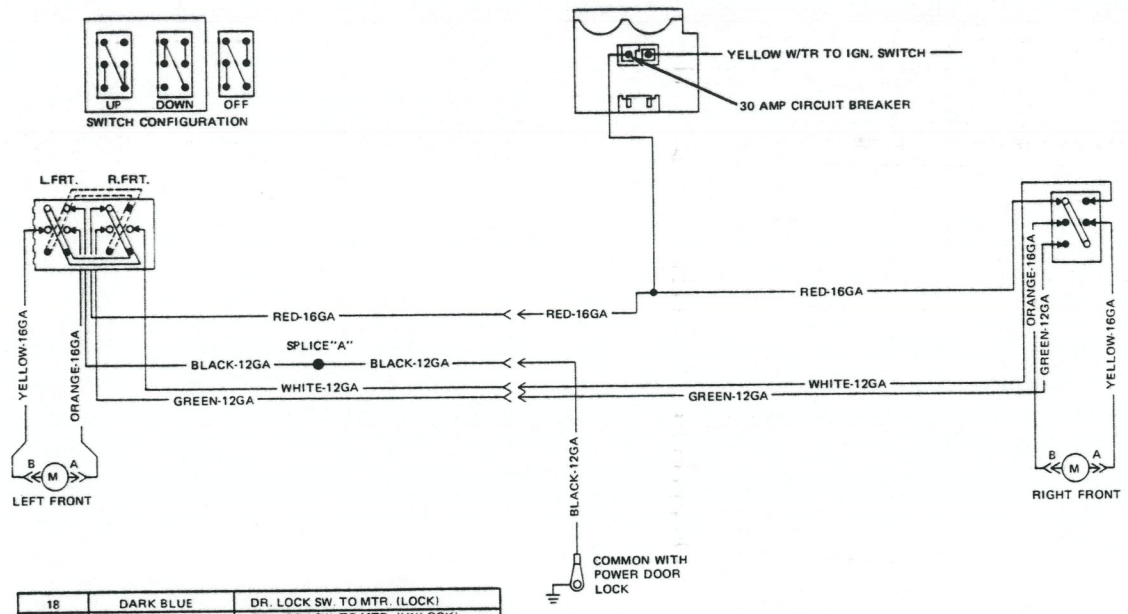

3

4

5

6

7

8

POWER DOOR LOCK DIAGRAM

POWER SEAT - PASS. SIDE

POWER SEAT - DRIVERS SIDE

POWER SEAT DIAGRAM

18	DARK BLUE	DR. LOCK SW. TO MTR. (LOCK)
18	BROWN	DR. LOCK SW. TO MTR. (UNLOCK)
16	BLUE	DR. LK. LT. SW. TO RT. SW. UNLOCK
16	PINK	DR. LK. LT. SW. TORT. SW. LOCK
12	RED TR.	POWER DOOR LOCK-FEED
12	BLACK	POWER LOCKS - GRD.
12	BLACK	POWER LOCKS - GRD.
12	BLACK	POWER LOCKS - GRD.
GA.	COLOR - MAT'L	CIRCUIT DESCRIPTION